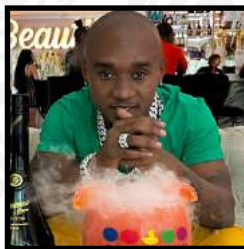

First Course:

- Chicken Fingers
- French Fries

Second Course:

- Sugar Factory Club Sandwich
- Chicken Caesar Salad

Dessert:

- Old Fashion Classic Milkshakes
Choice of chocolate,
vanilla, or strawberry
- Upgrade to Insane Milkshake
\$12 per person

www.SugarFactory.com

© @THESUGARFACTORY f /SUGARFACTORYBRAND @SUGARFACTORY

SIGNATURE MENU

\$69 Per person • Served Family Style by Course

First Course:

- Bruschetta
- Rainbow Sliders

Second Course:

- Chicken Quesadilla
- Penne Alfredo