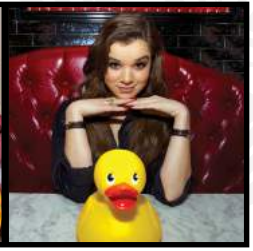

Sides:

- Mashed Potatoes
- Steamed Broccoli

Dessert:

- 1/2 King Kong Sundae
- Old Fashion Classic Milkshakes
Choice of chocolate,
vanilla, or strawberry

www.SugarFactory.com

Instagram: @THESUGARFACTORY Facebook: /SUGARFACTORYBRAND Twitter: @SUGARFACTORY